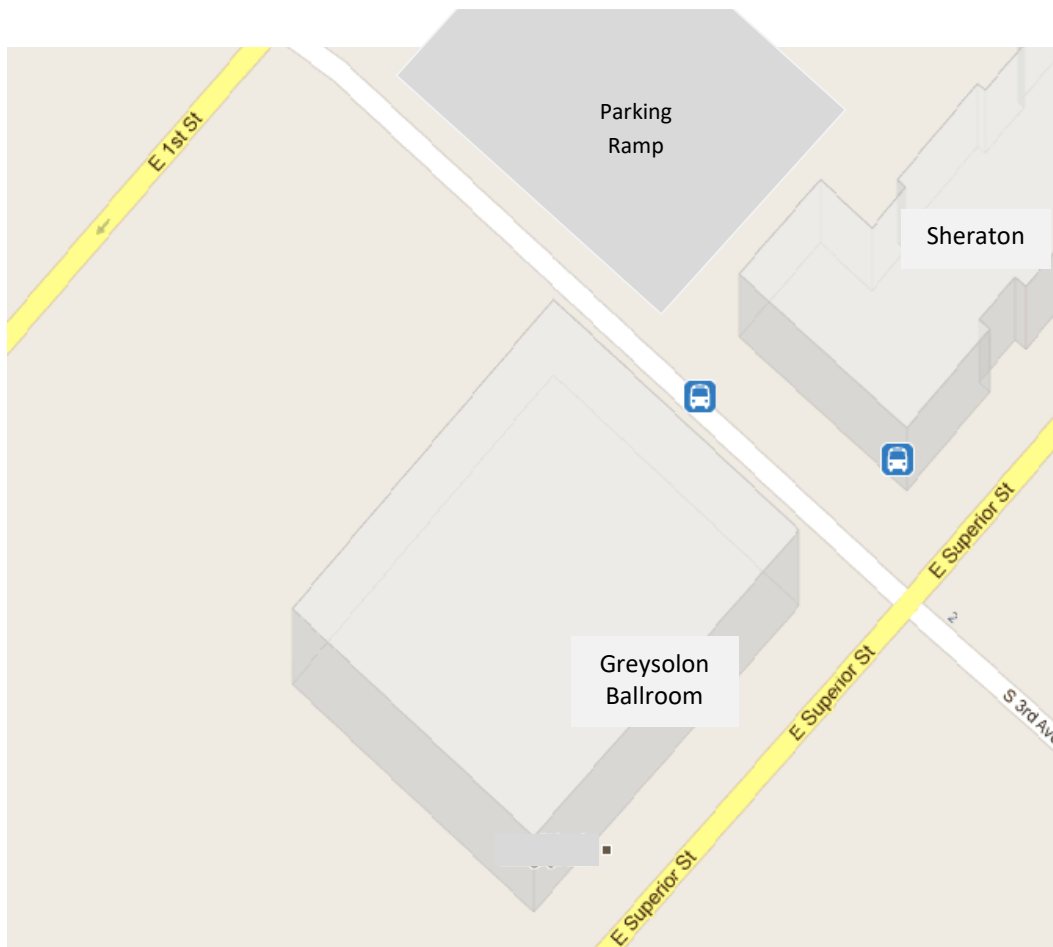

Parking at Greysolon Ballroom

- ❖ Entrance to Parking Ramp located on 1st Street directly behind the Sheraton
- ❖ Guests will get a ticket upon entering the parking ramp
- ❖ Guest must keep their ticket to exit
- ❖ At the exit gate, please put ticket into machine, pay with credit card & the gate will lift for exit
- ❖ Handicap accessibility to Greysolon- Street access via Level G of the ramp
 - Please use Superior Street Entrance of Plaza
 - Take Elevators up to Level BR to the Ballroom
- ❖ The parking lot is connected to the Greysolon Ballroom via skywalk(not handicap accessible).